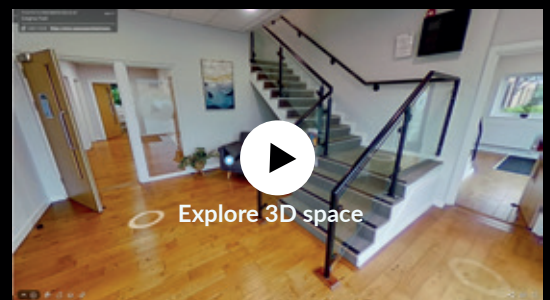

Call: 01886 833173

Email: worcester@lasersurveys.com